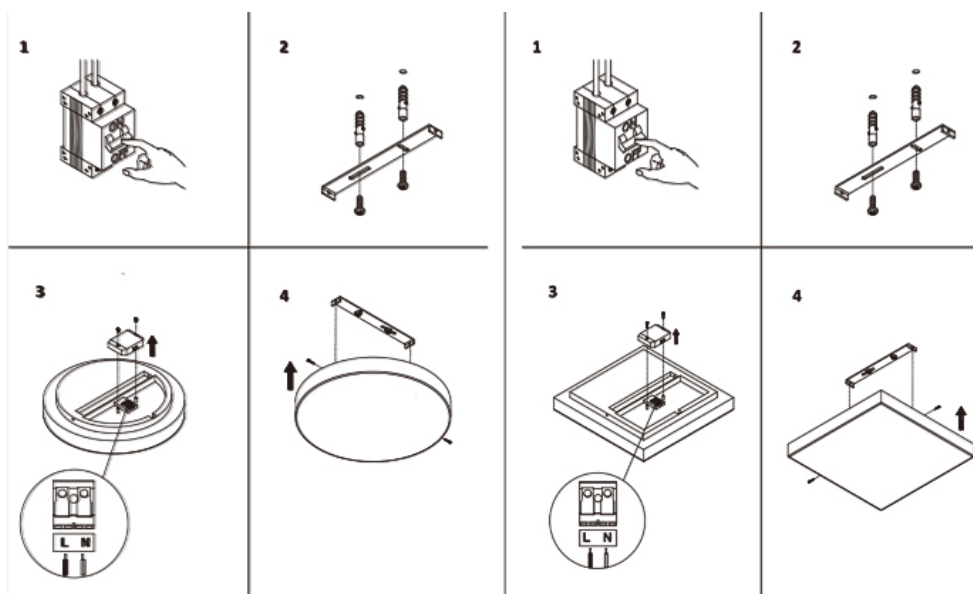

## Product Introduction

The **LED Ceiling Light Round and Square** type developed a lot from the former halogen lamp type, energy saving type to led bulb type. But normally it is thick and big as bread. To have a different appearance to meet different taste, Runwin launched this **LED Ceiling Light Round and Square** with much thinner look. We call it Neptune series, with slim body, round and square type, power supply from 12W to 24W in different sizes.

**LED Ceiling Light Round and Square** Neptune type is made of full PC material. It is PC base with PC cover which can reach high transparency. Its appearance is a little same as the traditional ceiling lamp, seems simple and elegant, and much slimmer than former type. The most difference is the way of installation, the traditional ceiling lamp need screw the base of lamp on the roof or wall, but now the Neptune ceiling lamp only fix the bracket on the roof or wall, push the button on the both side of ceiling lamp would be OK. It is very easy and convenient for end-user to install. Don't forget the first step is to turn off the electric power.